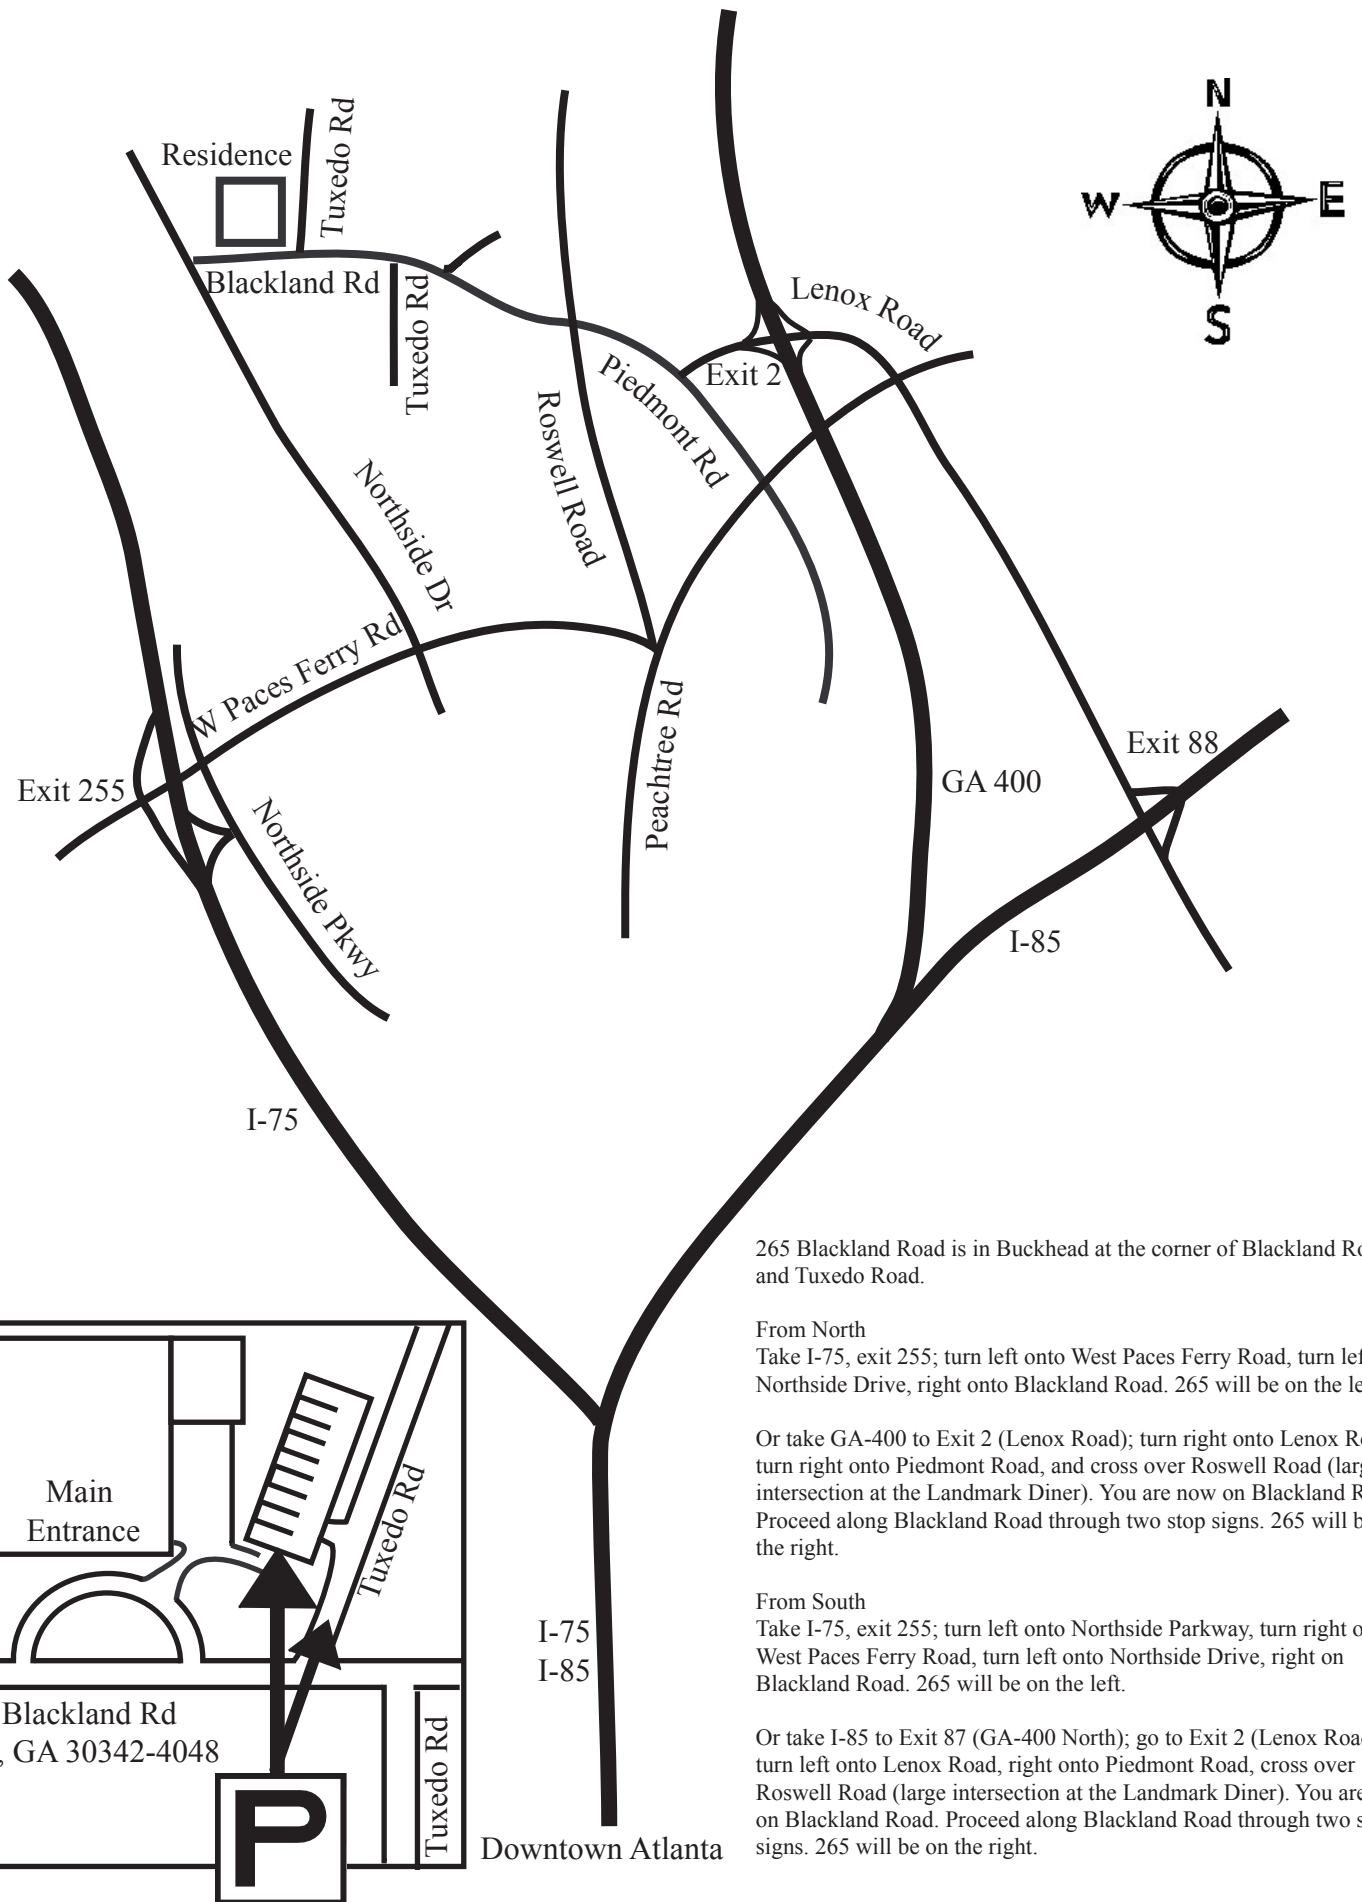

Directions to the Residence of the Consul General of Japan

265 Blackland Road is in Buckhead at the corner of Blackland Road and Tuxedo Road.

From North
Take I-75, exit 255; turn left onto West Paces Ferry Road, turn left onto Northside Drive, right onto Blackland Road. 265 will be on the left.

Or take GA-400 to Exit 2 (Lenox Road); turn right onto Lenox Road, turn right onto Piedmont Road, and cross over Roswell Road (large intersection at the Landmark Diner). You are now on Blackland Road. Proceed along Blackland Road through two stop signs. 265 will be on the right.

From South
Take I-75, exit 255; turn left onto Northside Parkway, turn right onto West Paces Ferry Road, turn left onto Northside Drive, right on Blackland Road. 265 will be on the left.

Or take I-85 to Exit 87 (GA-400 North); go to Exit 2 (Lenox Road) turn left onto Lenox Road, right onto Piedmont Road, cross over Roswell Road (large intersection at the Landmark Diner). You are now on Blackland Road. Proceed along Blackland Road through two stop signs. 265 will be on the right.

Downtown Atlanta